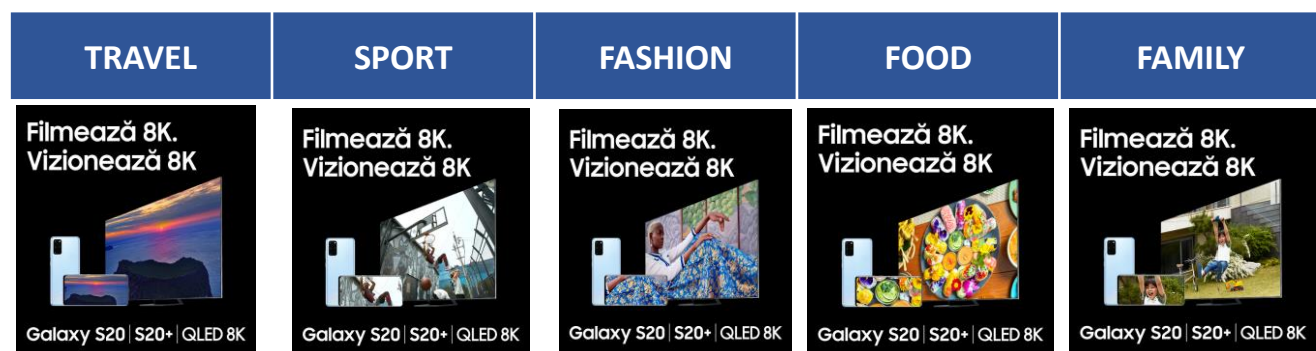

SAMSUNG- QLED 8K LAUNCH

„BRING THAT MOMENT HOME’

DIGITAL MEDIA CREATIVES

PHASE 1- Bring that moment home

PHASE 2- Shoot in 8K, watch in 8K

PHASE 3- Beautiful Home

CREATIVE DUO- Note to Frame